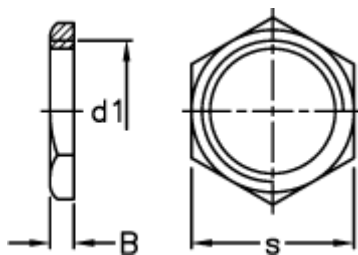

Article number: 2311015031

Description: E+G Nut for oil level indicator
GH. 1 brass

Measures

B = 4.5

d1 = G 1

s = 37